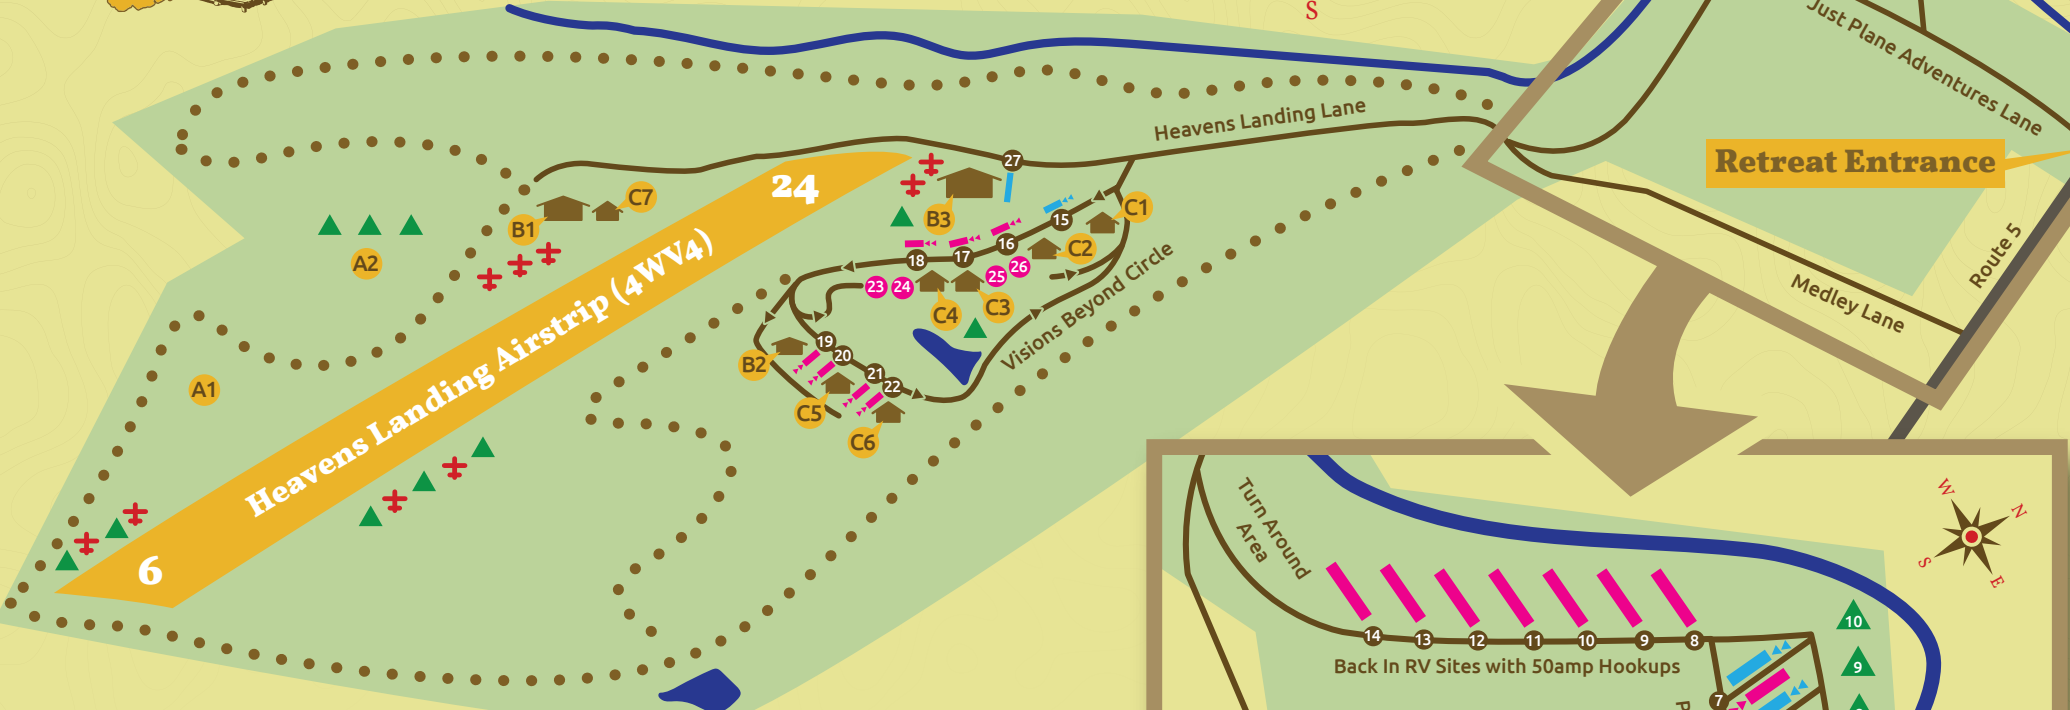

Reservations: (304) 703-5878 or 5898

353 Heavens Landing Lane
Medley, WV 26710

www.justplaneadventures.com

SITE MAP

- A1** Shooting Range
- A2** Primitive Camping Area
- A3** Future Camping Area
- A4** High Tunnel Garden
- B1** Conference Center
- B2** Host Residence
164 Visions Beyond Circle
- B3** Airplane Hangar Bath/Shower
213 Heavens Landing Lane
- B4** Future Office/Deli/Store
Bathhouse/Laundry
- C1** Cabin 1
361 Visions Beyond Circle
- C2** Cabin 2
45 Visions Beyond Circle
- C3** Cabin 3
309 Visions Beyond Circle
- C4** Cabin 4
309 Visions Beyond Circle
- C5** Cabin 5
194 Visions Beyond Circle
- C6** Cabin 6
216 Visions Beyond Circle
- C7** Office & Hangar Home B&B
353 Heavens Landing Lane
- C8** Farm House
9987 Patterson Creek Road

- Driving Road
- Walking Trail
- Body of Water
- Tent Camping
- Aircraft Parking
- Retreat Building
- Vacation Rental
- 50 amp Truck Camper Site - Back In
- 50 amp RV Site - Back In
- 30 amp RV Site - Back In
- 50 amp RV Site - Pull Thru
- 30 amp RV Site - Pull Thru

◀◀◀ (2.6 Miles to Route 48)

Route 5 Patterson Creek Road