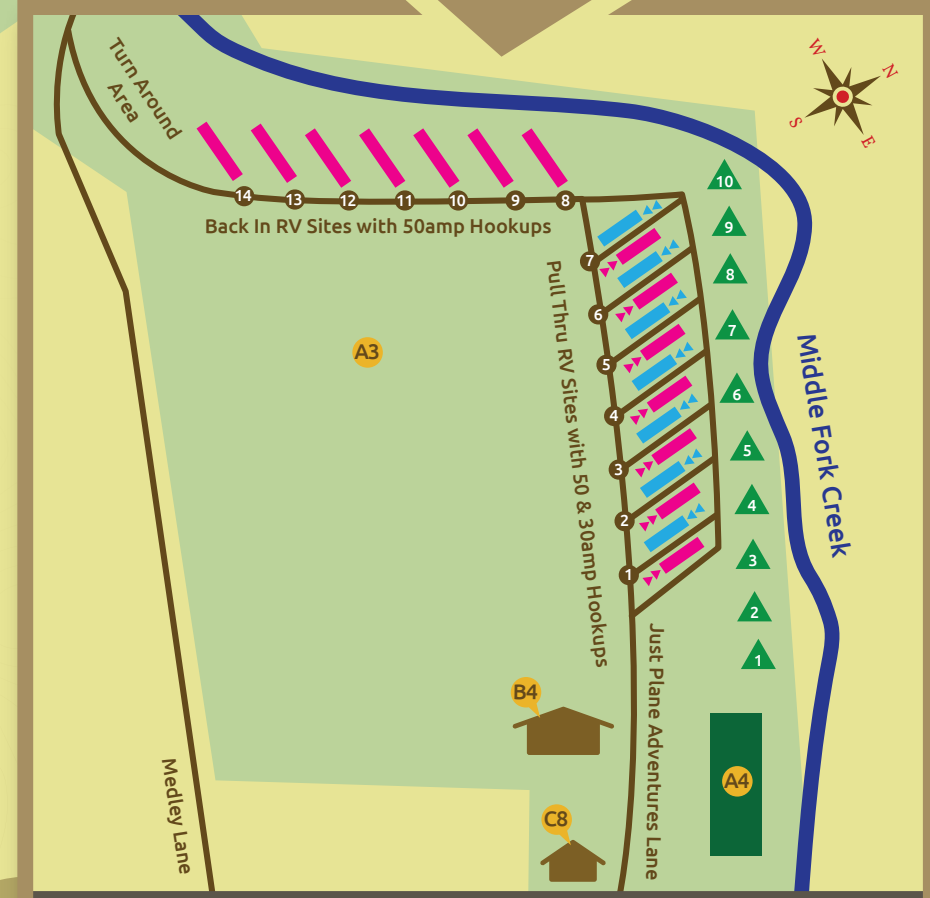

Reservations: (304) 703-5878 or 5898

353 Heavens Landing Lane
Medley, WV 26710

www.justplaneadventures.com

SITE MAP

- A1** Shooting Range
- A2** Primitive Camping Area
- A3** Future Camping Area
- A4** High Tunnel Garden
- B1** Conference Center
- B2** Host Residence
164 Visions Beyond Circle
- B3** Airplane Hangar Bath/Shower
213 Heavens Landing Lane
- B4** Future Office/Deli/Store
Bathhouse/Laundry
- C1** Cabin 1
361 Visions Beyond Circle
- C2** Cabin 2
45 Visions Beyond Circle
- C3** Cabin 3
309 Visions Beyond Circle
- C4** Cabin 4
309 Visions Beyond Circle
- C5** Cabin 5
194 Visions Beyond Circle
- C6** Cabin 6
216 Visions Beyond Circle
- C7** Office & Hangar Home B&B
353 Heavens Landing Lane
- C8** Farm House
9987 Patterson Creek Road

- Driving Road
- Walking Trail
- Body of Water
- Tent Camping
- Aircraft Parking
- Retreat Building
- Vacation Rental
- 50 amp Truck Camper Site - Back In
- 50 amp RV Site - Back In
- 30 amp RV Site - Back In
- 50 amp RV Site - Pull Thru
- 30 amp RV Site - Pull Thru

◀◀◀ (2.6 Miles to Route 48)

Route 5 Patterson Creek Road